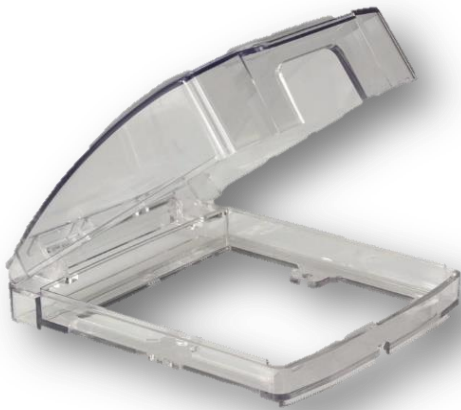

ROVER

IP8336

IP66 SINGLE W/PROOF SOCKET

IP8336D

IP66 DOUBLE W/PROOF SOCKET

858D

TRANSPARENT WATER SPLASH COVER 3X3

858DD

TRANSPARENT WATER SPLASH COVER 3X6

WPS

IP65 SINGLE ENCLOSURE BOX

WPD

IP65 DOUBLE ENCLOSURE BOX

WPS/A113
IP65 13A D.P. FUSED
SINGLE ENCLOSURE BOX

WPS/A015
IP65 10A 3G 2W
SINGLE ENCLOSURE BOX

HOLDER