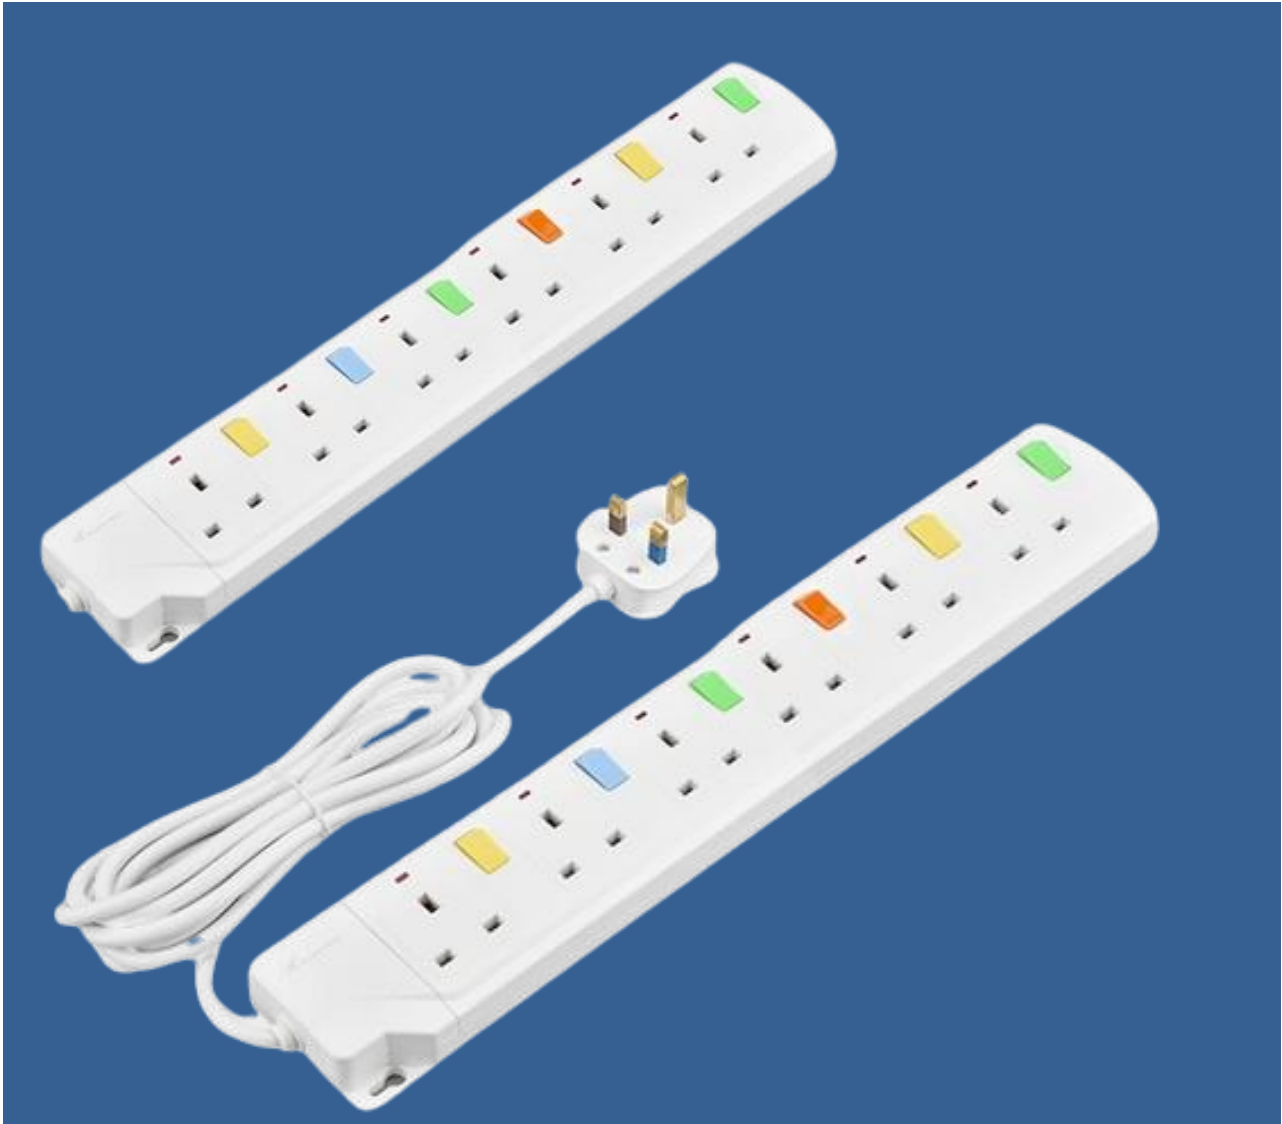

POLOMAX

ELECTRIC

ITEM CODE	DESCRIPTION
MTS-137	13A 3 WAY INDIVIDUAL SWITCHED EXTENSION
MTS-137-1M	13A 3 WAY INDIVIDUAL SWITCHED EXTENSION + 1 MTR
MTS-137-2M	13A 3 WAY INDIVIDUAL SWITCHED EXTENSION + 2 MTR
MTS-137-3M	13A 3 WAY INDIVIDUAL SWITCHED EXTENSION + 3 MTR
MTS-137-5M	13A 3 WAY INDIVIDUAL SWITCHED EXTENSION + 5 MTR
MTS-137-10M	13A 3 WAY INDIVIDUAL SWITCHED EXTENSION + 10 MTR

POLOMAX

ELECTRIC

ITEM CODE	DESCRIPTION
MTS-147	13A 4 WAY INDIVIDUAL SWITCHED EXTENSION
MTS-147-1M	13A 4 WAY INDIVIDUAL SWITCHED EXTENSION + 1 MTR
MTS-147-2M	13A 4 WAY INDIVIDUAL SWITCHED EXTENSION + 2 MTR
MTS-147-3M	13A 4 WAY INDIVIDUAL SWITCHED EXTENSION + 3 MTR
MTS-147-5M	13A 4 WAY INDIVIDUAL SWITCHED EXTENSION + 5 MTR
MTS-147-10M	13A 4 WAY INDIVIDUAL SWITCHED EXTENSION + 10 MTR

POLOMAX

ELECTRIC

ITEM CODE

DESCRIPTION

MTS-157

13A 5 WAY INDIVIDUAL SWITCHED EXTENSION

POLOMAX

ELECTRIC

POLOMAX

ELECTRIC

SURGE PROTECTOR

ITEM CODE	DESCRIPTION
MTS-147-2MSP	13A 4 WAY INDIVIDUAL SWITCHED EXTENSION + 2 MTR S/P
MTS-147-3MSP	13A 4 WAY INDIVIDUAL SWITCHED EXTENSION + 3 MTR S/P
MTS-147-5MSP	13A 4 WAY INDIVIDUAL SWITCHED EXTENSION + 5 MTR S/P