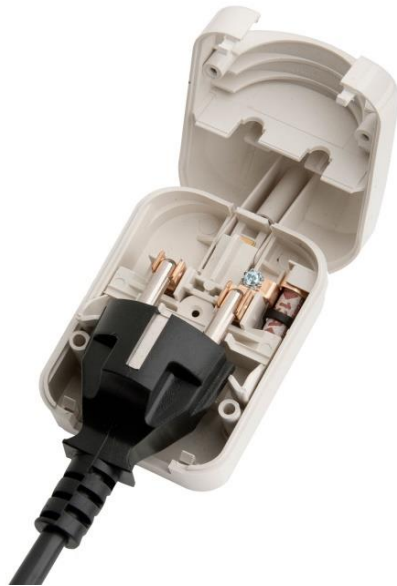

# ADAPTORS

**YQ-115**  
**13A SHUKO PLUG**

**8813**  
**10A EUROPEAN TRAVEL ADAPTOR**

**M325**  
**13A UK ADAPTOR POLOMAX**

**EA1410**  
**13A 3 PIN BOTTOM 2PIN ADAPTOR**

**SCP (WHITE)**  
**13A 3 PIN TO 3A 2 PIN CONVERTOR ADAPTOR**

**ECP (BLACK)**  
**13A 2 PIN FLAT SMALL TO 3 PIN ADAPTOR**

**ST-6/BLK  
BULKY ADAPTOR (BLACK)**

**ST-6/WHT  
BULKY ADAPTOR (WHITE)**