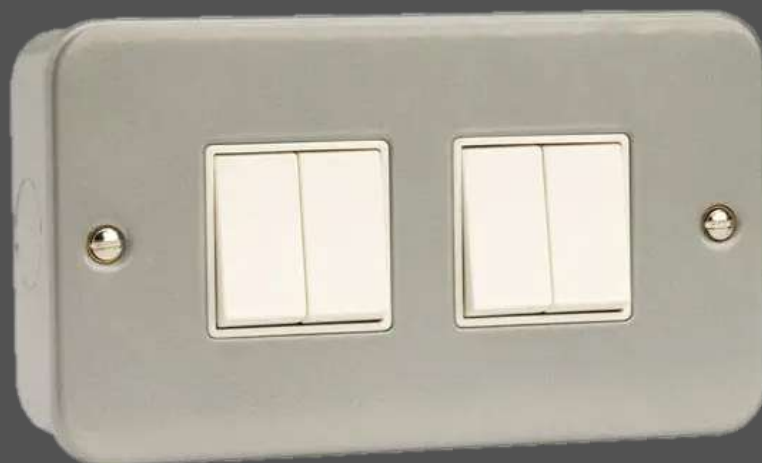

## METAL CLAD RANGE - MODULAR

A031MC - INTERMDIATE  
SWITCH

A013MC  
2 GANG 2 WAY

A015MC  
3 GANG 2 WAY

A011MC - 1 GANG 2 WAY

A017MC - 4 GANG 2 WAY

A019MC - 6 GANG 2 WAY

A092MC – 13A SINGLE SWITCHED SOCKET S.P.

A093MC – 13A DOUBLE SWITCHED SOCKET S.P.

A061MC

20A D.P. SWITCH

A113/FMC

13A D.P. FUSED UNIT SWITCH

A062MC

20A DUAL FLEXOUTLET