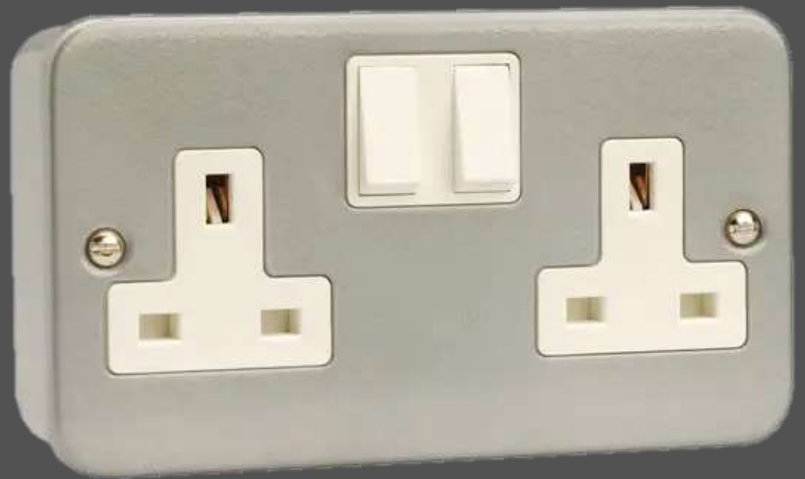

## METAL CLAD RANGE - MODULAR

A031MC - INTERMDIATE  
SWITCH

A013MC  
2 GANG 2 WAY

A015MC  
3 GANG 2 WAY

A011MC - 1 GANG 2 WAY

A017MC - 4 GANG 2 WAY

A019MC - 6 GANG 2 WAY

A092MC – 13A SINGLE SWITCHED SOCKET S.P.

A093MC – 13A DOUBLE SWITCHED SOCKET S.P.

A061MC

20A D.P. SWITCH

A113/FMC

13A D.P. FUSED UNIT SWITCH

A062MC

20A DUAL FLEXOUTLET