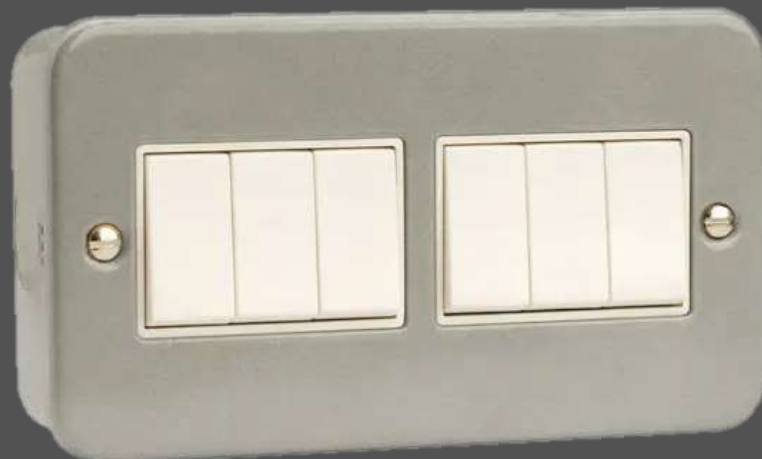

## METAL CLAD RANGE - MODULAR

A031MC - INTERMDIATE  
SWITCH

A013MC  
2 GANG 2 WAY

A015MC  
3 GANG 2 WAY

A011MC - 1 GANG 2 WAY

A017MC - 4 GANG 2 WAY

A019MC - 6 GANG 2 WAY

A092MC – 13A SINGLE SWITCHED SOCKET S.P.

A093MC – 13A DOUBLE SWITCHED SOCKET S.P.

A061MC

20A D.P. SWITCH

A113/FMC

13A D.P. FUSED UNIT SWITCH

A062MC

20A DUAL FLEXOUTLET